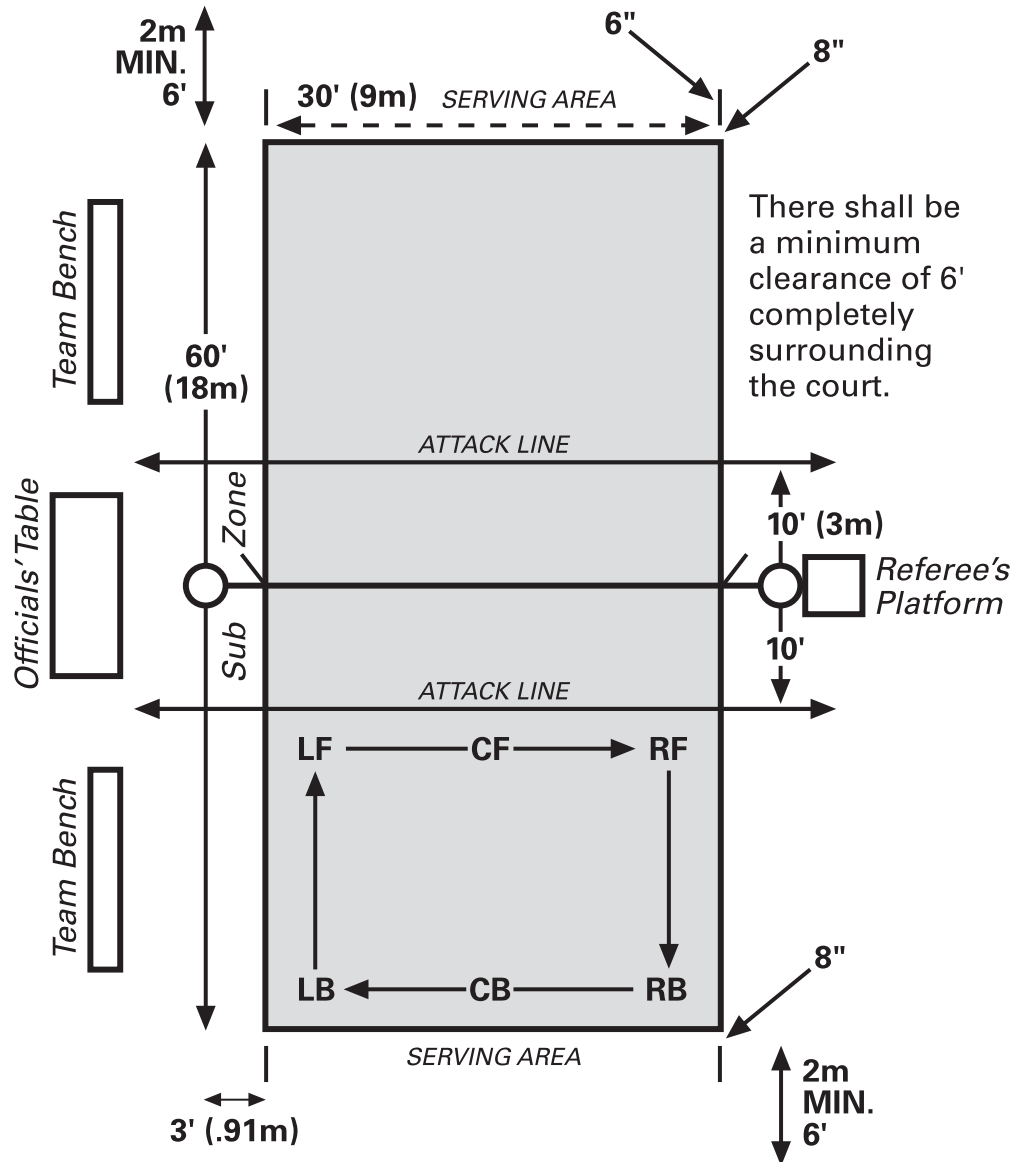

# VOLLEYBALL COURT DIAGRAM

**Note:** All lines on the court are 2 inches wide. It is recommended that the court should be clear of obstructions and at least 23 feet (7 meters) high.