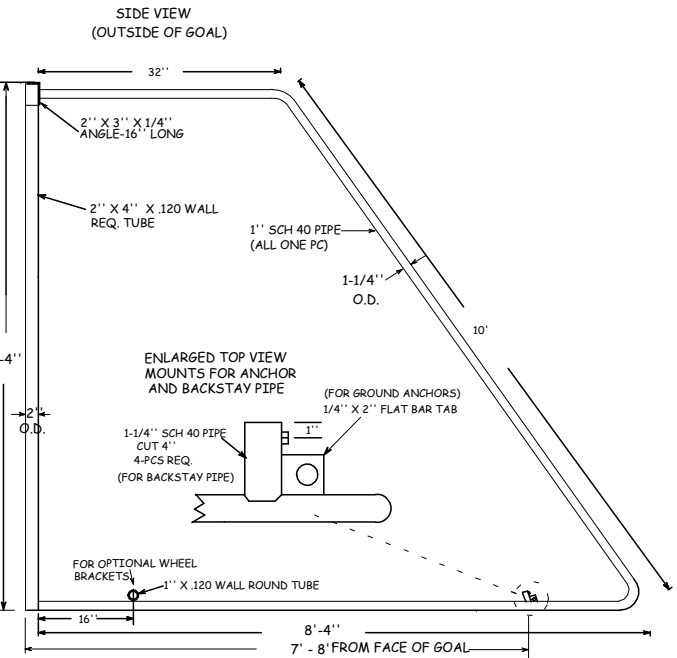

SOSG SOCCER GOALS

SPECIFICATIONS:

OFFICIAL SIZE SOCCER GOALS.

ALL STEEL CONSTRUCTION, WITH GROUND ANCHORS

UPRIGHTS MADE OF: 2" X 4" REQ TANGLE STEEL TUBE.

CROSSBARS MADE OF: 2" X 4" REQ TANGLE STEEL TUBE.

SOCCER GOAL SIDES MADE OF: 1" SCH 40 PIPE.

BACK BOTTOM PIPE FOR SOCCER GOALS MADE OF: 1" SCH 40 PIPE.

ALL GOAL PIECES POWDER COAT FINISH, BRIGHT WHITE.

GROUND ANCHORS PAINTED WITH WHITE ENAMEL.

NOTE: NETS NOT INCLUDED, STACKHOUSE (SPNO) NETS SOLD SEPARATELY.

DRAWN BY: S.L.

SHEET 1 of 1

PRODUCT CODE: SOSG

DWG: SOSG-SPEC-09