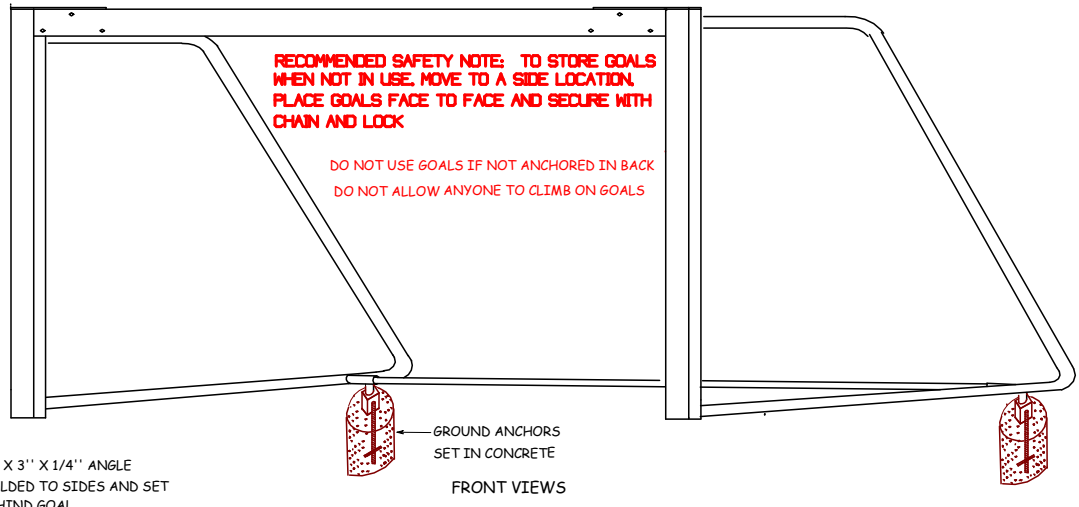

SOSG SOCCER GOALS

SPECIFICATIONS:

OFFICIAL SIZE SOCCER GOALS.

ALL STEEL CONSTRUCTION, WITH GROUND ANCHORS

UPRIGHTS MADE OF: 2" X 4" REQ TANGLE STEEL TUBE.

CROSSBARS MADE OF: 2" X 4" REQ TANGLE STEEL TUBE.

SOCCER GOAL SIDES MADE OF: 1" SCH 40 PIPE.

BACK BOTTOM PIPE FOR SOCCER GOALS MADE OF: 1" SCH 40 PIPE.

ALL GOAL PIECES POWDER COAT FINISH, BRIGHT WHITE.

GROUND ANCHORS PAINTED WITH WHITE ENAMEL.

NOTE: NETS NOT INCLUDED, STACKHOUSE (SPNO) NETS SOLD SEPARATELY.