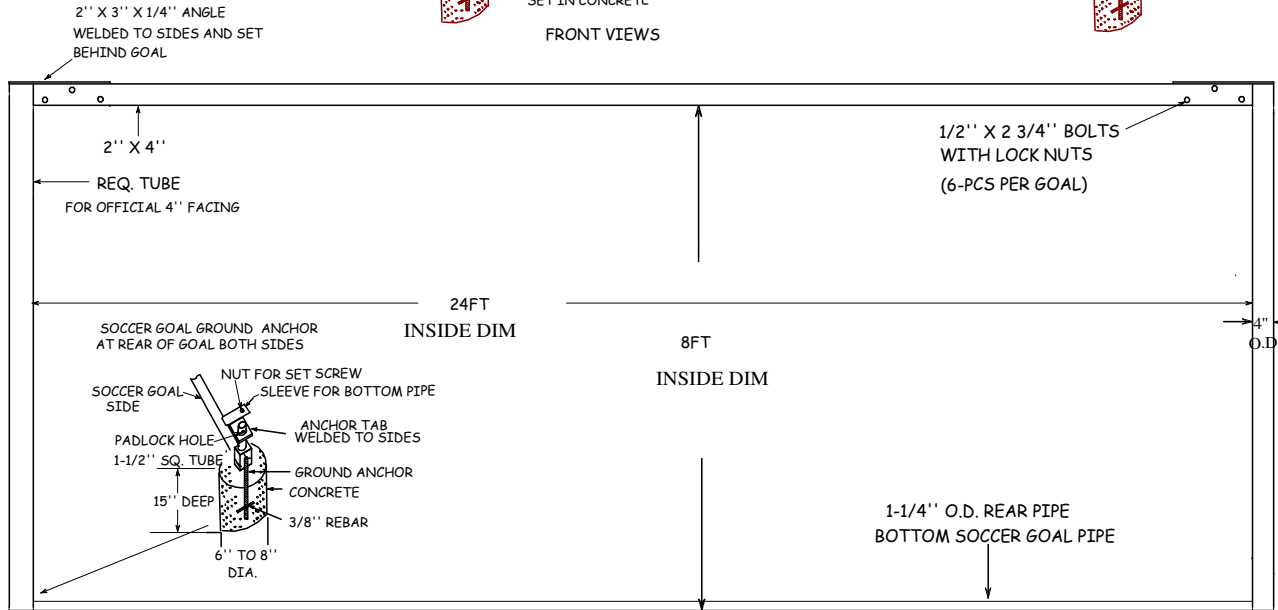

SOSG SOCCER GOALS

SPECIFICATIONS:

OFFICIAL SIZE SOCCER GOALS.

ALL STEEL CONSTRUCTION, WITH GROUND ANCHORS

UPRIGHTS MADE OF: 2" X 4" REQ TANGLE STEEL TUBE.

CROSSBARS MADE OF: 2" X 4" REQ TANGLE STEEL TUBE.

SOCCER GOAL SIDES MADE OF: 1" SCH 40 PIPE.

BACK BOTTOM PIPE FOR SOCCER GOALS MADE OF: 1" SCH 40 PIPE.

ALL GOAL PIECES POWDER COAT FINISH, BRIGHT WHITE.

GROUND ANCHORS PAINTED WITH WHITE ENAMEL.

NOTE: NETS NOT INCLUDED, STACKHOUSE (SPNO) NETS SOLD SEPARATELY.

DRAWN BY: S.L.

SHEET 1 of 1

PRODUCT CODE: SOSG

DWG: SOSG-SPEC-09